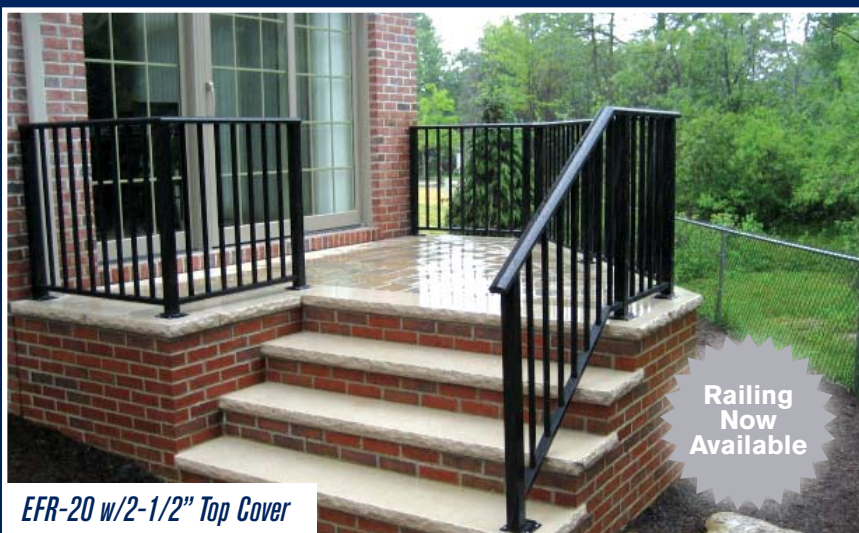

LifeGuard

EFR-20 w/2-1/2" Top Cover

**Railing
Now
Available**