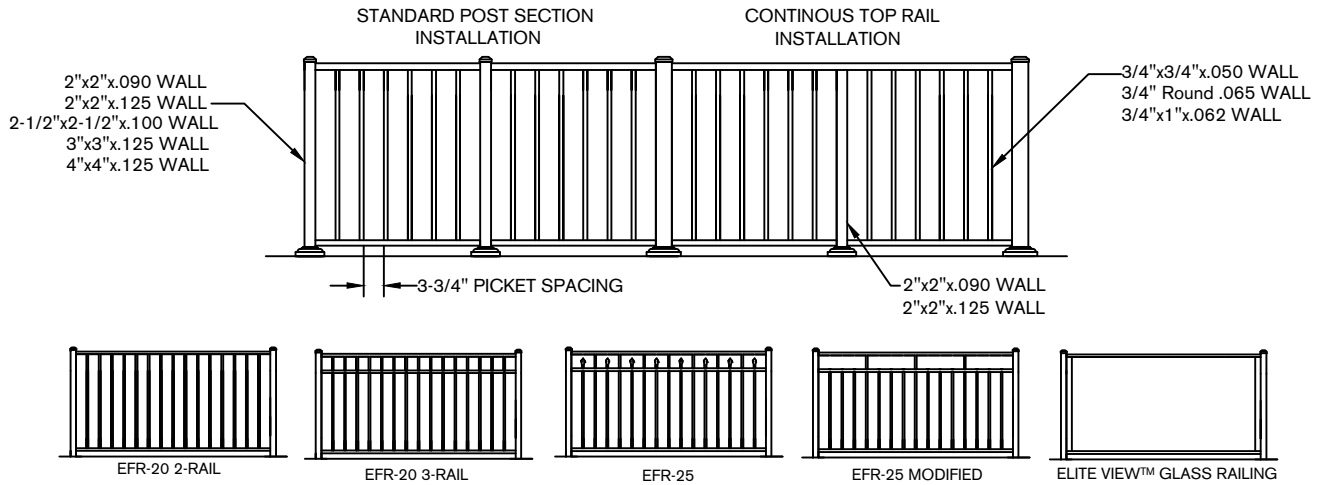

Manufactured by:

Elite Fence Products, Inc
50925 Richard W Blvd.
Chesterfield Twp., MI 48051
T:800.783.1331
P:586.468.4448
F:586.468.4884

www.elitefence.com