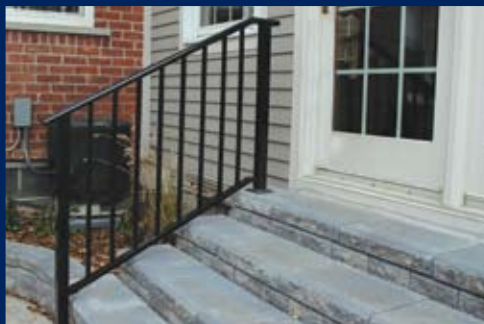

EFR-20 w/2-1/2" Top Cover