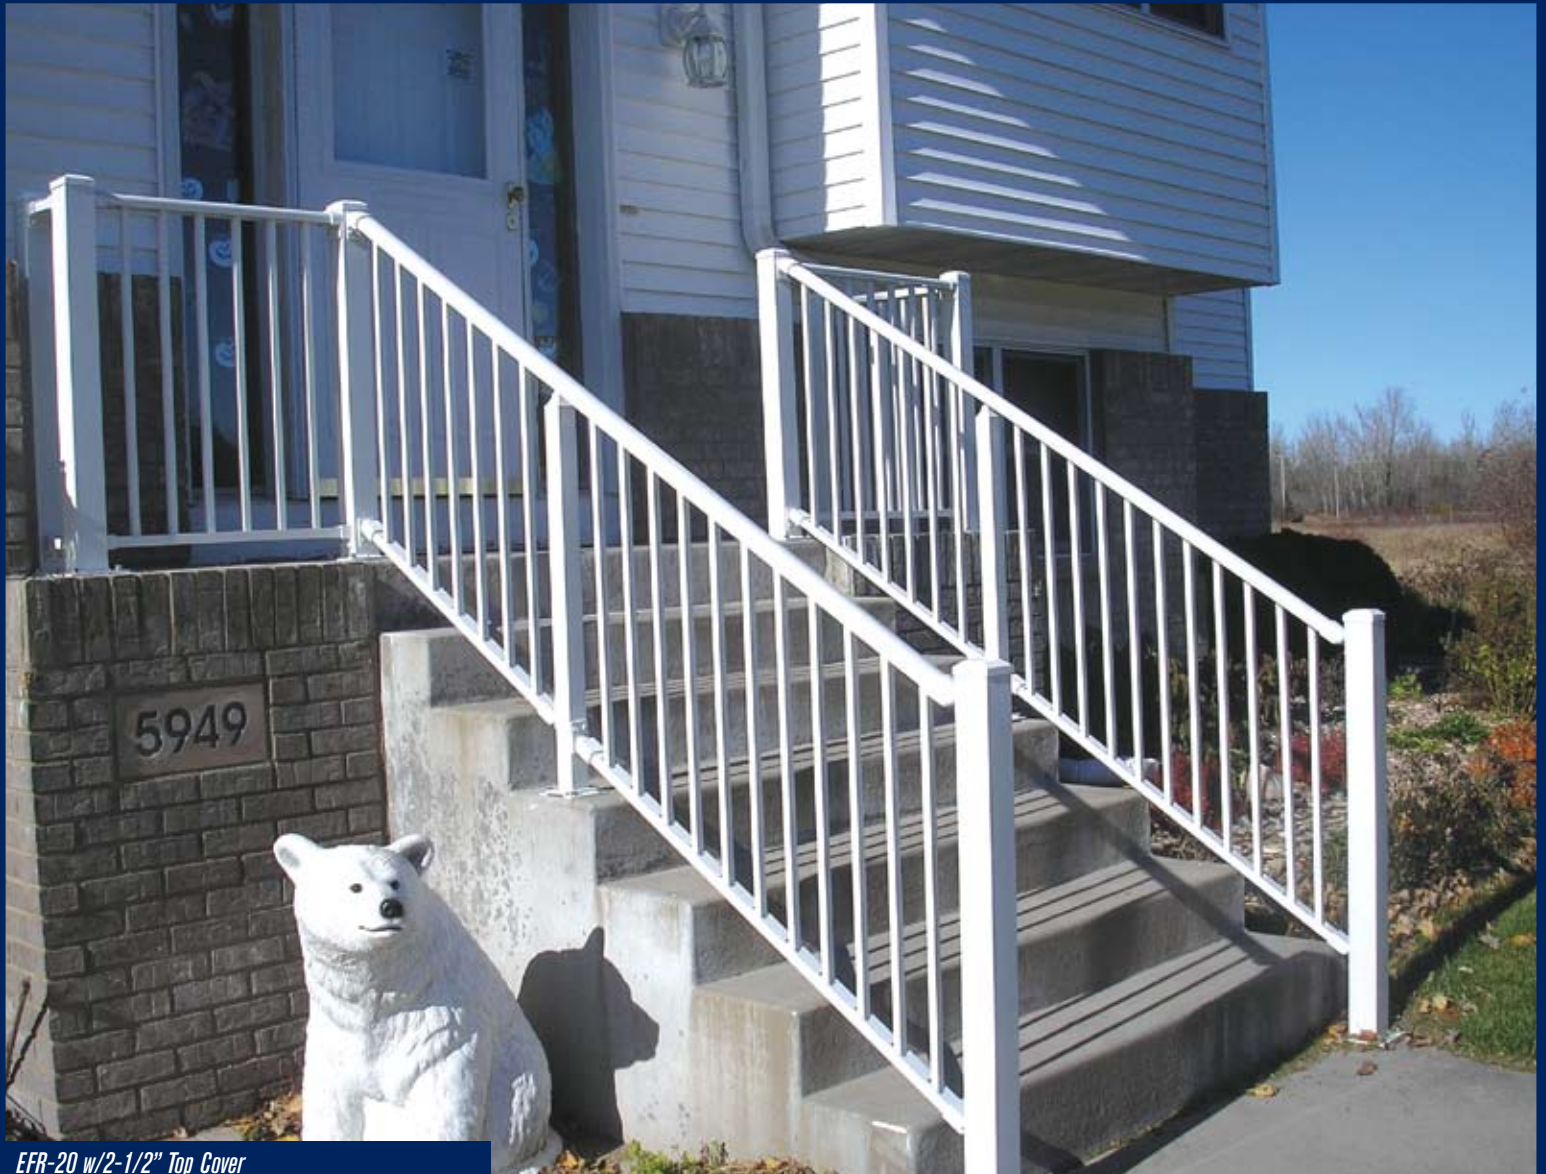

2-1/2" Top Cover

EFR-20 w/2-1/2" Top Cover