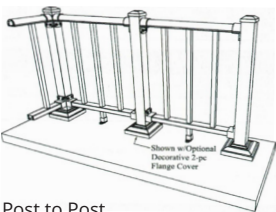

1-5/8" Round Top
 1-5/8" x 1-1/4"

LEGACY 1-5/8" Round Top Styles:

EFR-20 2-Rail

EFR-20 3-Rail

EFR-25

EFR-40

EFR-50
 (Maximum 5' Width)

Available in Post to Post or Continuous

Post to Post

Continuous

Buy American, Be American™

1.800.783.1331

www.EliteFence.com

LEGACY 158 - ALUMINUM RAILING SYSTEMS

LEGACY 1-5/8" Specs:

Width:	2', 4' and 6' Panels
Heights:	3' (36") and 3-1/2' (42")
Top Rail:	1-5/8" x 1-1/4"
Bottom Rail:	1-1/2" x 1"
Posts:	2" x 2" x .125 Wall Only 2-1/2" x 2-1/2" x .100 Wall 3" x 3" x .125 Wall 4" x 4" x .125/.250 Wall 6" x 6" x .125/.250 Wall
Pickets:	3/4" x 3/4" x .050 Wall 3/4" Round .065 Wall
Picket Spacing:	3-3/4"
Min. Strength:	35,000 psi
Alum. Alloy:	6005-T5 Alloy (Rails & Posts)

Matching Walk and Drive Gates are also available.

LEGACY 1-5/8" Profiles:

1-5/8" Round Top
 1-5/8" x 1-1/4"

Available Post to Post and Continuous Top Cover

Post to Post

Continuous

LEGACY Colors:

	Textured (Matte) Black		Black		Beige
	Textured (Matte) White		White		Hartford Green
	Textured (Matte) Quaker Bronze		Quaker Bronze		Walnut Brown
	Textured (Matte) Sandstone		Sandstone	Colors shown are simulated and may vary.	