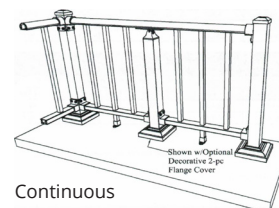

1-5/8" Round Top
 1-5/8" x 1-1/4"

LEGACY 1-5/8" Round Top Styles:

EFR-20 2-Rail

EFR-20 3-Rail

EFR-25

EFR-40

EFR-50
 (Maximum 5' Width)

Available in Post to Post or Continuous

Post to Post

Continuous

Buy American, Be American™

1.800.783.1331

www.EliteFence.com

LEGACY 158 - ALUMINUM RAILING SYSTEMS

LEGACY 1-5/8" Specs:

Width:	2', 4' and 6' Panels
Heights:	3' (36") and 3-1/2' (42")
Top Rail:	1-5/8" x 1-1/4"
Bottom Rail:	1-1/2" x 1"
Posts:	2" x 2" x .125 Wall Only 2-1/2" x 2-1/2" x .100 Wall 3" x 3" x .125 Wall 4" x 4" x .125/.250 Wall 6" x 6" x .125/.250 Wall
Pickets:	3/4" x 3/4" x .050 Wall 3/4" Round .065 Wall
Picket Spacing:	3-3/4"
Min. Strength:	35,000 psi
Alum. Alloy:	6005-T5 Alloy (Rails & Posts)