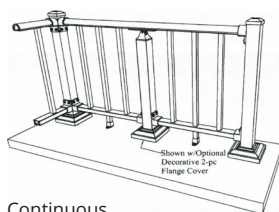

Post to Post

Continuous

Buy American, Be American™

1.800.783.1331

www.EliteFence.com

LEGACY 158 - ALUMINUM RAILING SYSTEMS

LEGACY 1-5/8" Specs:

Width:	2', 4' and 6' Panels
Heights:	3' (36") and 3-1/2' (42")
Top Rail:	1-5/8" x 1-1/4"
Bottom Rail:	1-1/2" x 1"
Posts:	2" x 2" x .125 Wall Only 2-1/2" x 2-1/2" x .100 Wall 3" x 3" x .125 Wall 4" x 4" x .125/.250 Wall 6" x 6" x .125/.250 Wall
Pickets:	3/4" x 3/4" x .050 Wall 3/4" Round .065 Wall
Picket Spacing:	3-3/4"
Min. Strength:	35,000 psi
Alum. Alloy:	6005-T5 Alloy (Rails & Posts)

Matching Walk and Drive Gates are also available.

LEGACY 1-5/8" Profiles:

1-5/8" Round Top
 1-5/8" x 1-1/4"

Available Post to Post and Continuous Top Cover

Post to Post

Continuous

LEGACY Colors:

	Textured (Matte) Black		Black		Beige
	Textured (Matte) White		White		Hartford Green
	Textured (Matte) Quaker Bronze		Quaker Bronze		Walnut Brown
	Textured (Matte) Sandstone		Sandstone	Colors shown are simulated and may vary.	