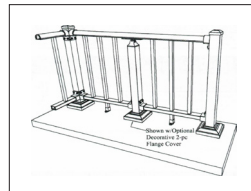

LEGACY Resources:

Specifications, Drawings, Testing/Engineering, Brochure and Warranty