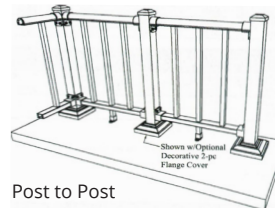

1-5/8" Round Top
 1-5/8" x 1-1/4"

LEGACY 1-5/8" Round Top Styles:

EFR-20 2-Rail

EFR-20 3-Rail

EFR-25

EFR-40

EFR-50
 (Maximum 5' Width)

Available in Post to Post or Continuous

Post to Post

Continuous

Buy American, Be American™

1.800.783.1331

www.EliteFence.com

LEGACY 158 - ALUMINUM RAILING SYSTEMS

LEGACY 1-5/8" Specs:

Width:	2', 4' and 6' Panels
Heights:	3' (36") and 3-1/2' (42")
Top Rail:	1-5/8" x 1-1/4"
Bottom Rail:	1-1/2" x 1"
Posts:	2" x 2" x .125 Wall Only 2-1/2" x 2-1/2" x .100 Wall 3" x 3" x .125 Wall 4" x 4" x .125/.250 Wall 6" x 6" x .125/.250 Wall
Pickets:	3/4" x 3/4" x .050 Wall 3/4" Round .065 Wall
Picket Spacing:	3-3/4"
Min. Strength:	35,000 psi
Alum. Alloy:	6005-T5 Alloy (Rails & Posts)

Matching Walk and Drive Gates are also available.

LEGACY 1-5/8" Profiles:

1-5/8" Round Top
 1-5/8" x 1-1/4"

Available Post to Post and Continuous Top Cover

Post to Post

Continuous

LEGACY Colors:

	Textured (Matte) Black		Black		Beige
	Textured (Matte) White		White		Hartford Green
	Textured (Matte) Quaker Bronze		Quaker Bronze		Walnut Brown
	Textured (Matte) Sandstone		Sandstone	Colors shown are simulated and may vary.	