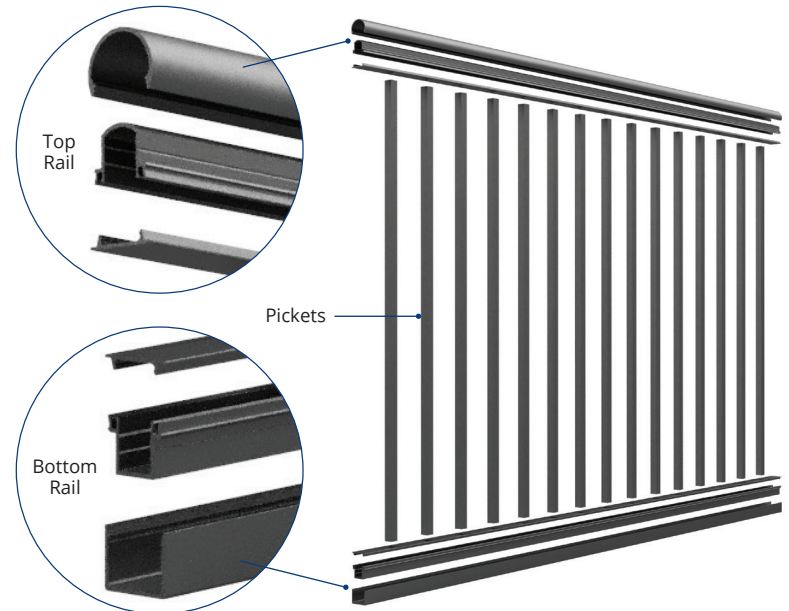

LEGACY 1-5/8" Components:

ECO-FRIENDLY

WIND/WEATHER RESISTANT

POWDER COATED
AAMA 2604-05

LOW MAINTENANCE

LIMITED LIFETIME WARRANTY

BUY AMERICAN
BE AMERICAN