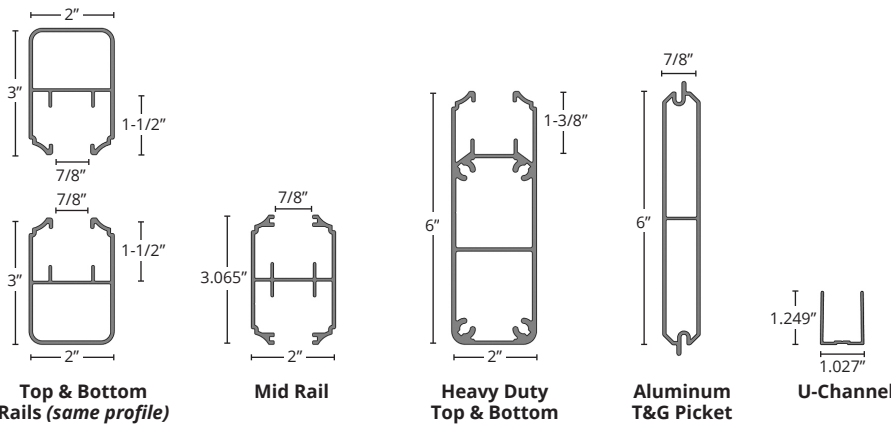

PRIVACYGard Profiles:

PRIVACYGard Hybrid Resources:

Specifications, Drawings, Testing/Engineering, Brochure and Warranty