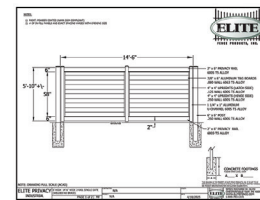

PRIVACYGard Hybrid Resources:

Specifications, Drawings, Testing/Engineering, Brochure and Warranty