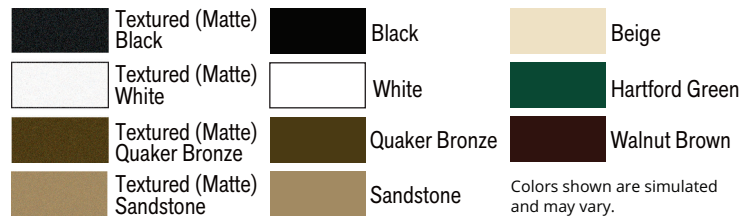

PRIVACYGard Colors:

PRIVACYGard Profiles:

PRIVACYGard Hybrid Resources:

Specifications, Drawings, Testing/Engineering, Brochure and Warranty

PRIVACYGard Components:

ECO-FRIENDLY

WIND/WEATHER RESISTANT

POWDER COATED AAMA 2604-05