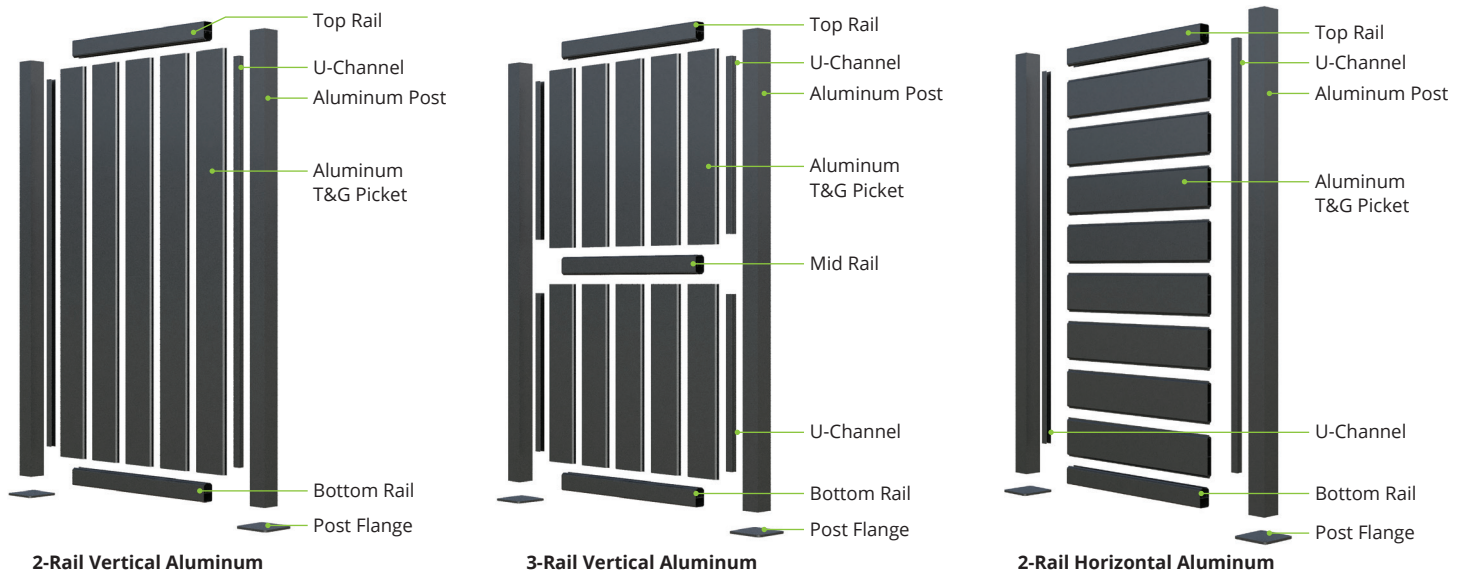

PRIVACYGard™ ALUMINUM - T&G 2x3 and 2x6 Vertical and Horizontal

When privacy matters, choose **Elite PRIVACYGard Systems**, part of the **Elite COREGard Architectural Products** brand of **Elite Fence Products**. Our **ALUMINUM** privacy solutions are built from premium aluminum with a minimum strength of 35,000 psi and powder coated to meet the highest AAMA 2604 standards. Designed for lasting performance, they resist rusting, warping and cracking, all without the need for painting or constant upkeep. With clean, modern lines that enhance any property and simple installation, Elite PRIVACYGard delivers both style and strength. Our aluminum PRIVACYGard Fences are wind-load engineered and tested using plated and in-ground posts, ensuring high-performance, professional-grade construction.

- Vertical and Horizontal Styles
- Hidden Fasteners Provide a Clean Look
- ASTM E330 Uniform Wind Load Testing
- ASCE 7-10 Wind Load Analysis
- 3-Part Submittals Available
- Uses Include: Pool Fences, Shared Balcony Dividers, Restaurants, Hiding Machinery, Concealing Dumpsters

Widths: 6' Horizontal, 8' Vertical

Heights: 4', 5' and 6'

Min. Strength: 35,000 psi

Alum. Alloy: 6005-T5 Alloy

Posts: 3" and 4", 0.125 Wall

Matching Walk and Drive Gates are also available.

*These are the standard specifications. Custom designs may vary.

PRIVACYGard Colors:

PRIVACYGard Profiles:

PRIVACYGard Hybrid Resources:

Specifications, Drawings, Testing/Engineering, Brochure and Warranty

PRIVACYGard Components:

ECO-FRIENDLY

WIND/WEATHER RESISTANT

POWDER COATED AAMA 2604-05